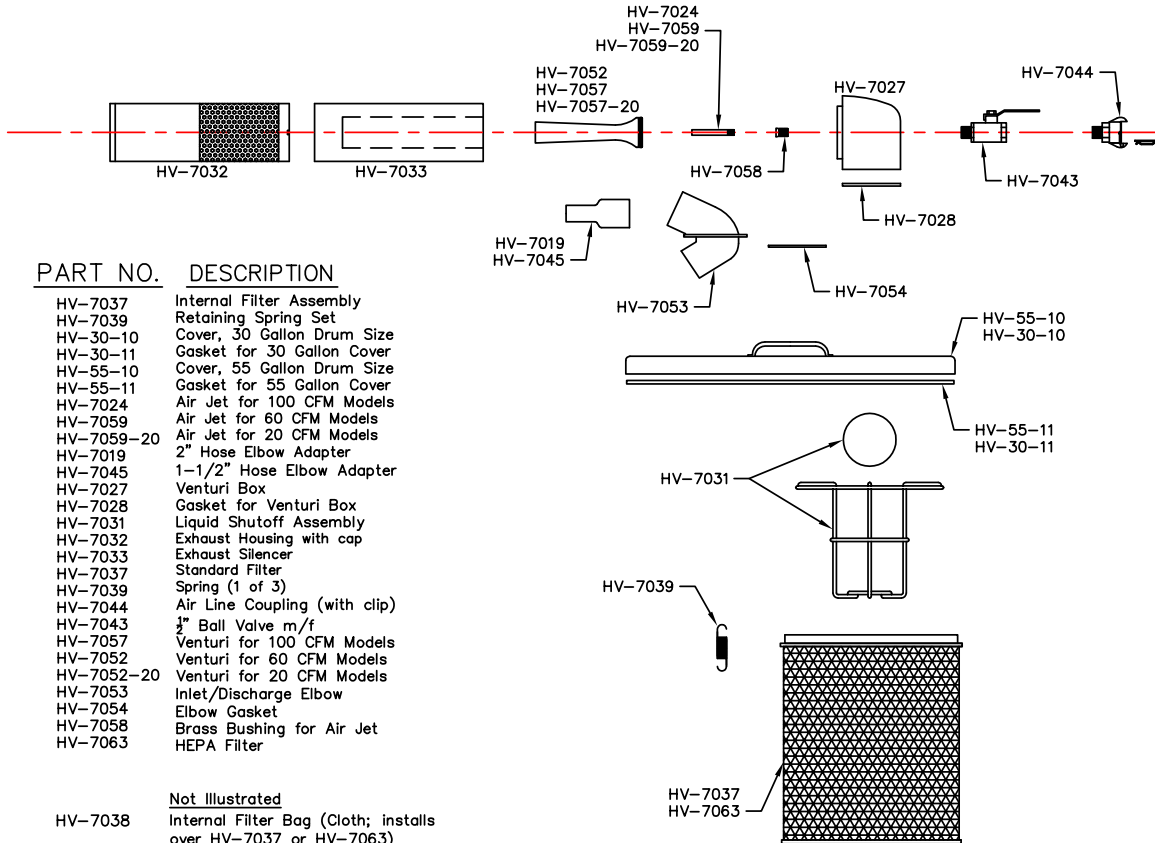

# 55 AND 30 GALLON VACUUM GENERATING HEADS

<u>PART NO.</u>	<u>DESCRIPTION</u>
-----------------	--------------------

HV-7037	Internal Filter Assembly
HV-7039	Retaining Spring Set
HV-30-10	Cover, 30 Gallon Drum Size
HV-30-11	Gasket for 30 Gallon Cover
HV-55-10	Cover, 55 Gallon Drum Size
HV-55-11	Gasket for 55 Gallon Cover
HV-7024	Air Jet for 100 CFM Models
HV-7059	Air Jet for 60 CFM Models
HV-7059-20	Air Jet for 20 CFM Models
HV-7019	2" Hose Elbow Adapter
HV-7045	1-1/2" Hose Elbow Adapter
HV-7027	Venturi Box
HV-7028	Gasket for Venturi Box
HV-7031	Liquid Shutoff Assembly
HV-7032	Exhaust Housing with cap
HV-7033	Exhaust Silencer
HV-7037	Standard Filter
HV-7039	Spring (1 of 3)
HV-7044	Air Line Coupling (with clip)
HV-7043	1/2" Ball Valve m/f
HV-7057	Venturi for 100 CFM Models
HV-7052	Venturi for 60 CFM Models
HV-7052-20	Venturi for 20 CFM Models
HV-7053	Inlet/Discharge Elbow
HV-7054	Elbow Gasket
HV-7058	Brass Bushing for Air Jet
HV-7063	HEPA Filter

Not Illustrated

HV-7038	Internal Filter Bag (Cloth; installs over HV-7037 or HV-7063)
---------	---